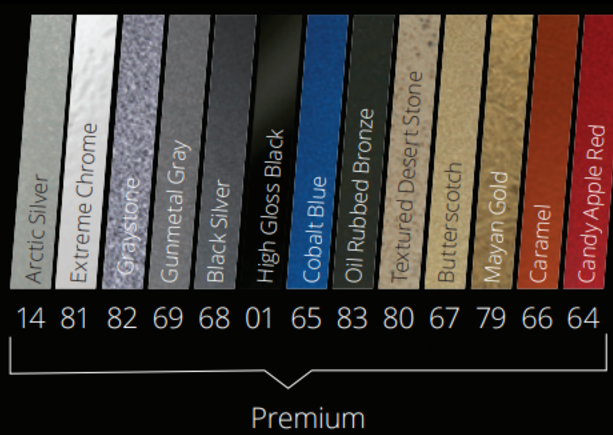

Scroll down to view ANP Lighting's available color finish and fabric options.

[Click here to view the Oversized MetalFabric product page](#)

Shapes & Sizes

4 shade styles in various sizes.

METALFABRIC DEEP DOME

Choose from our standard beige, black or gray fabrics or specify your own custom fabric.

BEIGE

BLACK

GRAY

Available Color Finishes

Spun metal is available in a variety of color finishes. Choose from our standard finishes, premium finishes, or specify your own custom finish.

Standard Finishes

Premium Finishes

MADE IN THE U.S.A | A FAMILY OWNED BUSINESS

Make ANP your first choice to explore a wide variety of architectural products for both indoor and outdoor environments with the most efficient and flexible LED technologies.