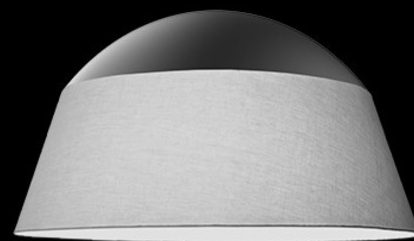

METALFABRIC SHALLOW DOME

Diameters: 24", 30", 36"