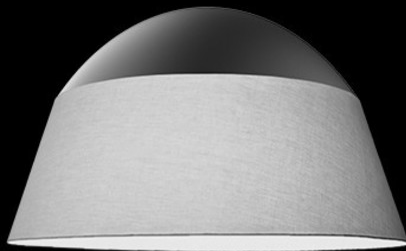

ANP Lighting introduces our Oversized MetalFabric shades.

Constructed with a combination of spun metal and high-quality fabrics, these new pendant shades utilize the industry's most current LED solutions, with competitive prices and lead-time.

Scroll down to view ANP Lighting's available color finish and fabric options.

[Click here to view the Oversized MetalFabric product page](#)

Shapes & Sizes

4 shade styles in various sizes.

METALFABRIC DEEP DOME

Diameters: 22", 30", 36"