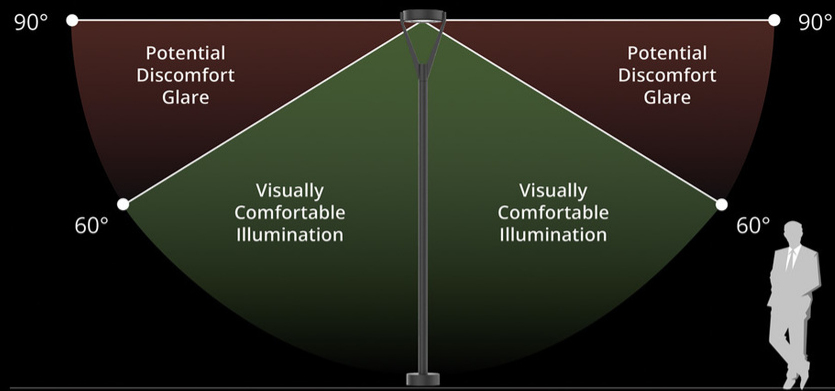

ANP Lighting's LED light guide technology is more than just a next generation LED system, but a fundamental approach that lighting will enhance the user experience. Fulfilling this experience is our advanced comfort optical system, engineered to deliver uniform illumination while significantly reducing discomfort caused by harsh glare.

Light exiting the luminaire at angles that typically cause visual discomfort is minimized, creating an environment suitable for almost any application.

Bella Vista shade styles

Three shade styles, six top styles and three sizes make the Bella Vista the most