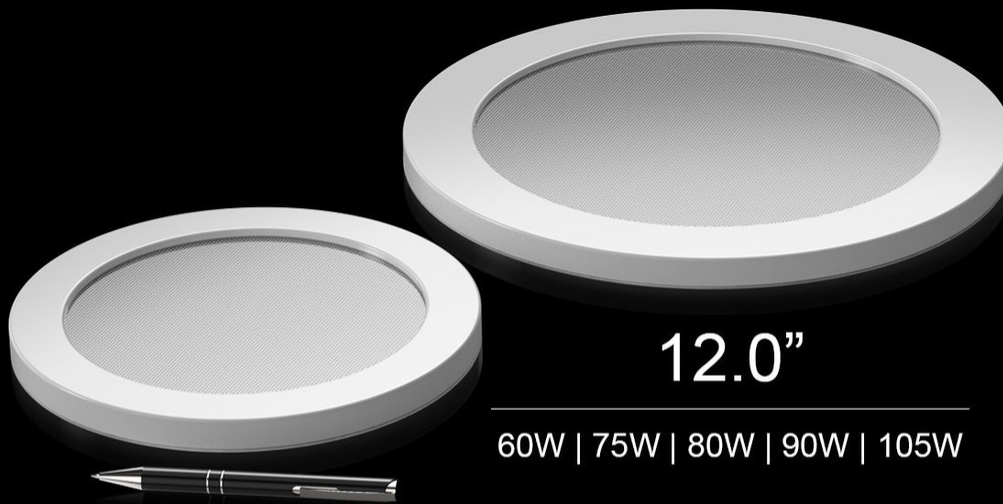

ANPLighting[®]

**Visual Comfort technology is
now available in all Bella
Vista styles and sizes**

LED Light Guide Panel

8.5"

30W | 40W | 50W | 65W | 80W

Up to 9,986 delivered lumens
Up to 127 lumens per watt

12.0"

60W | 75W | 80W | 90W | 105W

Up to 14,112 delivered lumens
Up to 134 lumens per watt

The latest in LED Light Guide technology significantly reduces glare and eliminates pixelation of the LED source.