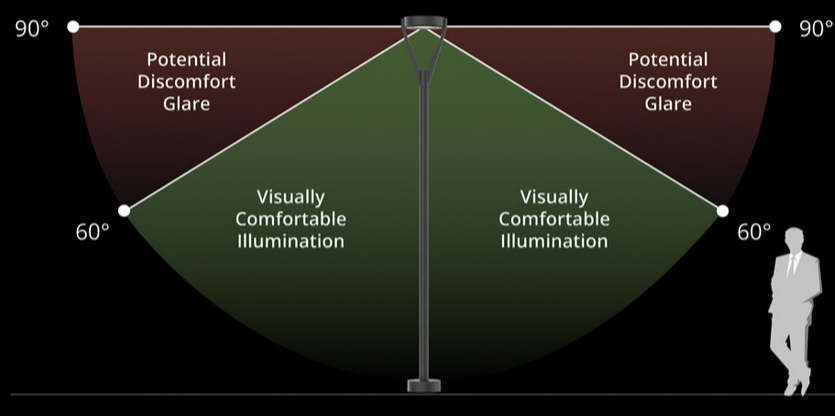

Visual comfort

ANP Lighting's LED light guide technology is more than just a next generation LED system, but a fundamental approach that lighting will enhance the user experience. Fulfilling this experience is our advanced comfort optical system, engineered to deliver uniform illumination while significantly reducing discomfort caused by harsh glare.

Light exiting the luminaire at angles that typically cause visual discomfort is minimized, creating an environment suitable for almost any application.

Bella Vista shade styles

Three shade styles, six top styles and three sizes make the Bella Vista the most extensive and versatile product of its type in the industry.