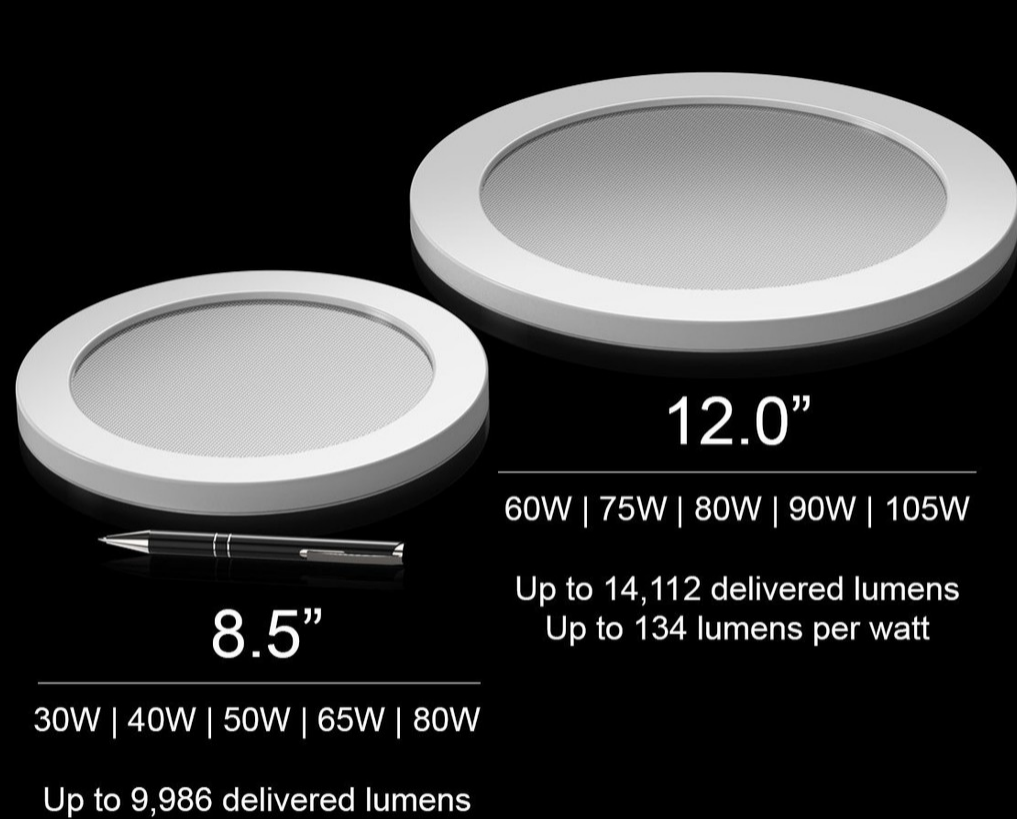

Visual Comfort technology is now available in all Bella Vista styles and sizes

[Click here to view Bella Vista Brochure](#)

LED Light Guide Panel

The latest in LED Light Guide technology significantly reduces glare and eliminates pixelation of the LED source.

Uniform illumination and optical control, with Type II, III, IV and V distribution patterns in 2700K, 3000K, 3500K and 4000K CCT.

20kA max/10kA nominal surge protection device will be standard on all Bella Vista with Light Guide Panel or ANP HighPro™ LED sources.