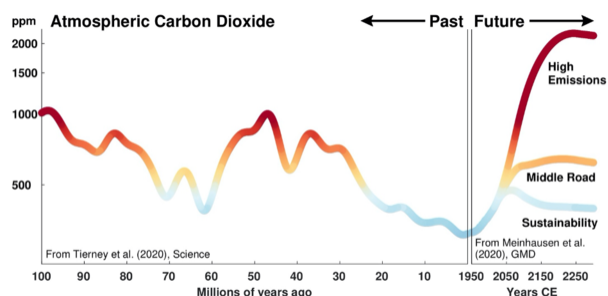

IN THE NEWS

Understanding past climate is key to predicting future climate

by Natalie Burls and Tracy Mason

In a review paper recently published in the journal [Science](#), Mason AOES associate professor [Natalie Burls](#) joins a group of climate experts making the case for the relevance of the paleoclimate data and modelling in the development of climate models. Such models are used globally to assess the impacts of human-caused greenhouse gas emissions, predict scenarios for future climate,