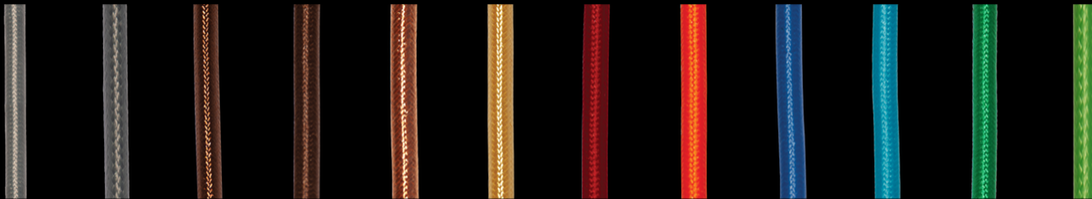

SPO socket pendants are available in several metallic finishes, with or without a switch key. SPC models can be finished in any standard powder coat finish or custom powder coat finishes. Choose the SPB model for the most economic choice.

SPW socket pendants are available with a metallic finish. SPA, SPF & SPM socket pendants are available with a powder coat finish. All cages are powder coated.

Consult our inside sales team for custom cage designs.

Metallic finishes are Antique Brass, Black Polish, Polished Copper & Oil Rubbed Bronze.

Color Cords are available on most models.

[Click Here to View Socket Pendants](#)

PROUDLY MADE IN THE U.S.A.

Make ANP your first choice to explore a wide variety of architectural products for both indoor and outdoor environments with the most efficient and flexible LED technologies.