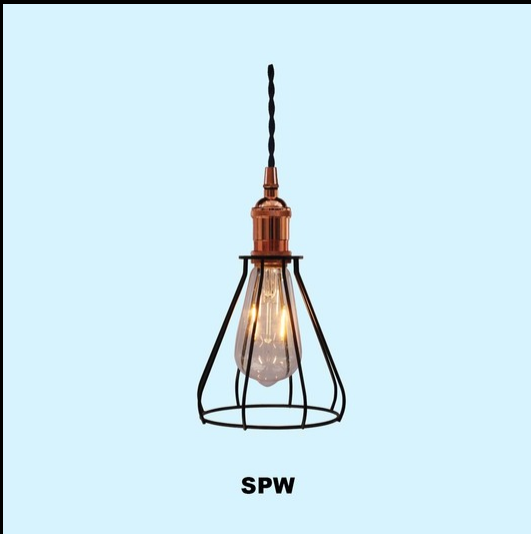

Metallic finishes are Antique Brass, Black Polish, Polished Copper & Oil Rubbed Bronze.