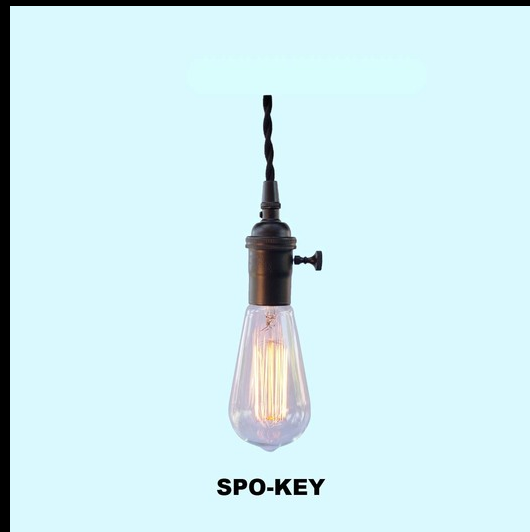

ANP Lighting

The ANP Socket Pendants are decorative lamp holders that feature the simple style of the bare LED or incandescent lamp, for both vintage and modern spaces.

A choice of eight styles offers the right look for your project!

SPO socket pendants are available in several metallic finishes, with or without a switch key. SPC models can be finished in any standard powder coat finish or custom powder coat finishes. Choose the SPB model for the most economic choice.