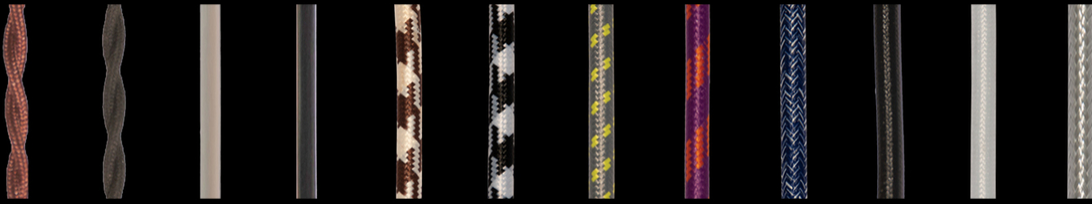

SPO socket pendants are available in several metallic finishes, with or without a switch key. SPC models can be finished in any standard powder coat finish or custom powder coat finishes. Choose the SPB model for the most economic choice.

SPW socket pendants are available with a metallic finish. SPA, SPF & SPM socket pendants are available with a powder coat finish. All cages are powder coated.

Consult our inside sales team for custom cage designs.

Metallic finishes are Antique Brass, Black Polish, Polished Copper & Oil Rubbed Bronze.

Color Cords are available on most models.

[Click Here to View Socket Pendants](#)

PROUDLY MADE IN THE U.S.A.

Make ANP your first choice to explore a wide variety of architectural products for both indoor and outdoor environments with the most efficient and flexible LED technologies.