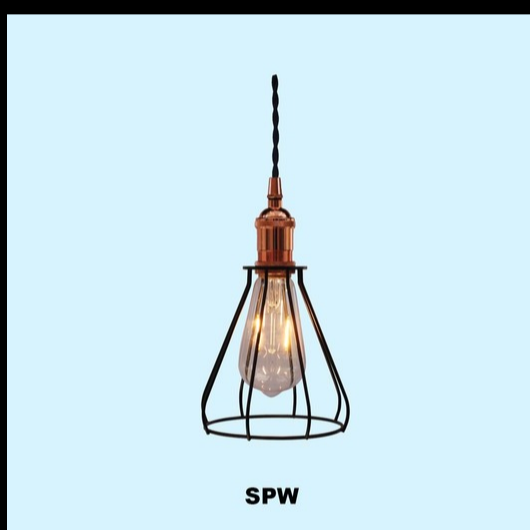

SPO

SPO-KEY

SPC

SPB

SPW socket pendants are available with a metallic finish. SPA, SPF & SPM socket pendants are available with a powder coat finish. All cages are powder coated.

Consult our inside sales team for custom cage designs.