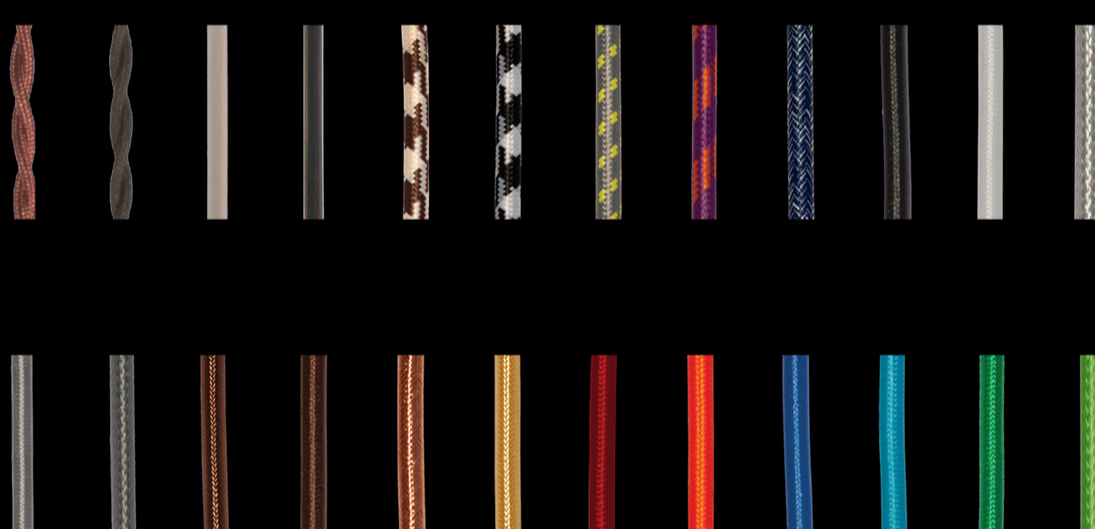

SPW

SPA

SPF

SPM

Metallic finishes are Antique Brass, Black Polish, Polished Copper & Oil Rubbed Bronze.

Color Cords are available on most models.

[Click Here to View Socket Pendants](#)

PROUDLY MADE IN THE U.S.A.