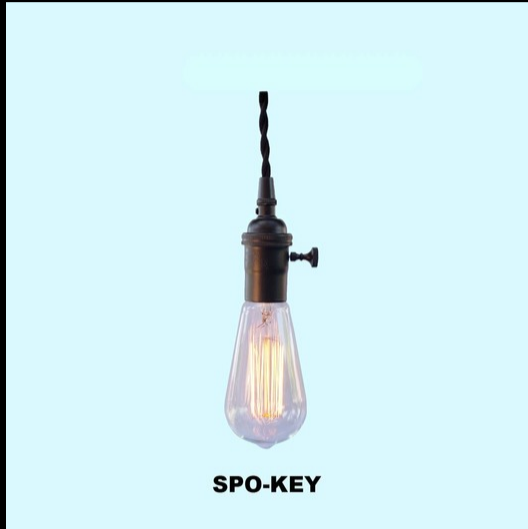

ANPLighting

The ANP Socket Pendants are decorative lamp holders that feature the simple style of the bare LED or incandescent lamp, for both vintage and modern spaces.

A choice of eight styles offers the right look for your project!

SPO socket pendants are available in several metallic finishes, with or without a switch key. SPC models can be finished in any standard powder coat finish or custom powder coat finishes. Choose the SPB model for the most economic choice.

SPW socket pendants are available with a metallic finish. SPA, SPF & SPM socket pendants are available with a powder coat finish. All cages are powder coated.

Consult our inside sales team for custom cage designs.

Metallic finishes are Antique Brass, Black Polish, Polished Copper & Oil Rubbed Bronze.

Color Cords are available on most models.

[Click Here to View Socket Pendants](#)

PROUDLY MADE IN THE U.S.A.

Make ANP your first choice to explore a wide variety of architectural products for both indoor and outdoor environments with the most efficient and flexible LED technologies.

[Visit ANPLighting.com for More Information](#)

© 2018 ANP Lighting, Inc. All rights reserved.
Phone: 1-800-548-3227 Website: www.ANPLighting.com

Share this email:

[Manage](#) your preferences | [Opt out](#) using TrueRemove™
Got this as a forward? [Sign up](#) to receive our future emails.
[View this email online.](#)

9044 Del Mar Avenue
Montclair, CA | 91763 US

This email was sent to .
[To continue receiving our emails, add us to your address book.](#)

emma