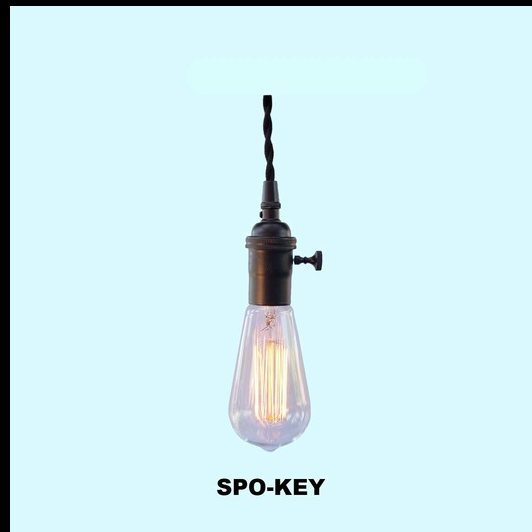

ANP Lighting

The ANP Socket Pendants are decorative lamp holders that feature the simple style of the bare LED or incandescent lamp, for both vintage and modern spaces.

A choice of eight styles offers the right look for your project!

SPO socket pendants are available in several metallic finishes, with or without a switch key. SPC models can be finished in any standard powder coat finish or custom powder coat finishes. Choose the SPB model for the most economic choice.