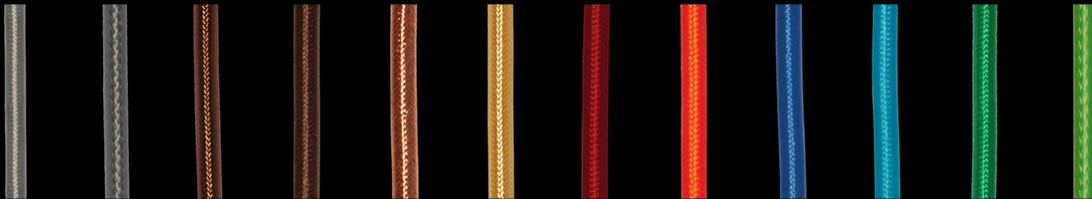

**SPW**

**SPA**

**SPF**

**SPM**

Metallic finishes are Antique Brass, Black Polish, Polished Copper & Oil Rubbed Bronze.

Color Cords are available on most models.

[Click Here to View Socket Pendants](#)

---