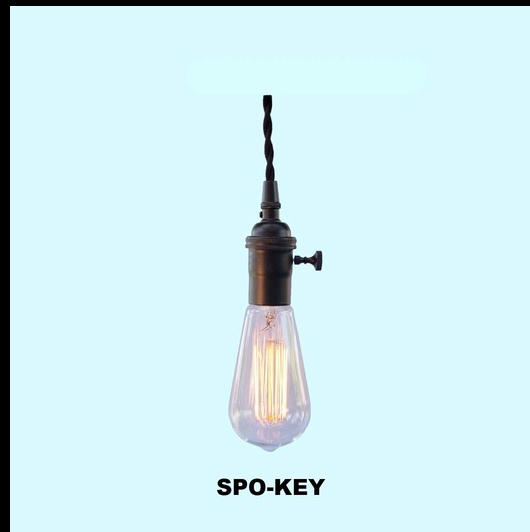

# ***ANP Lighting***

---

**The ANP Socket Pendants are decorative lamp holders that feature the simple style of the bare LED or incandescent lamp, for both vintage and modern spaces.**

**A choice of eight styles offers the right look for your project!**

---

SPO socket pendants are available in several metallic finishes, with or without a switch key. SPC models can be finished in any standard powder coat finish or custom powder coat finishes. Choose the SPB model for the most economic choice.