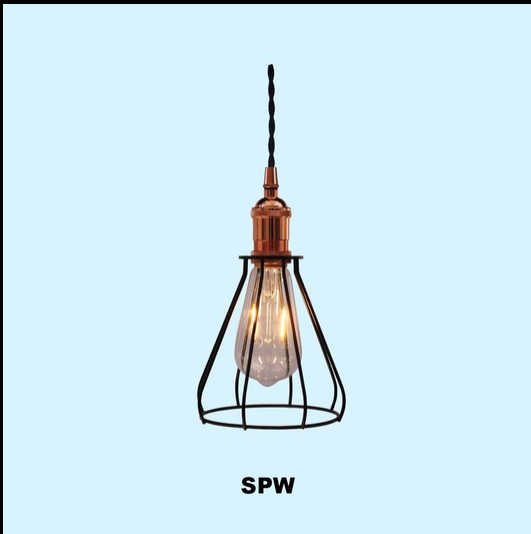

SPW socket pendants are available with a metallic finish. SPA, SPF & SPM socket pendants are available with a powder coat finish. All cages are powder coated.

Consult our inside sales team for custom cage designs.

SPW

Metallic finishes are Antique Brass, Black Polish, Polished Copper & Oil Rubbed Bronze.