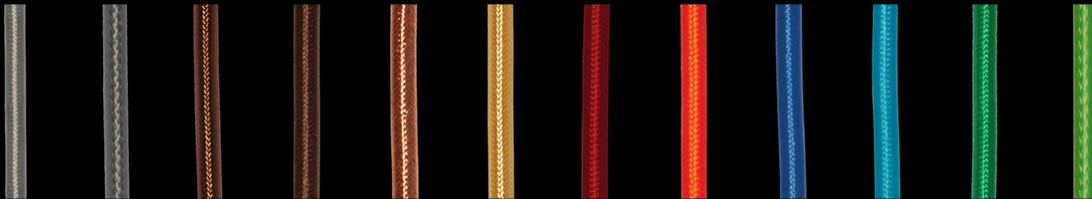

SPW

SPA

SPF

SPM

Metallic finishes are Antique Brass, Black Polish, Polished Copper & Oil Rubbed Bronze.

Color Cords are available on most models.

[Click Here to View Socket Pendants](#)

PROUDLY MADE IN THE U.S.A.