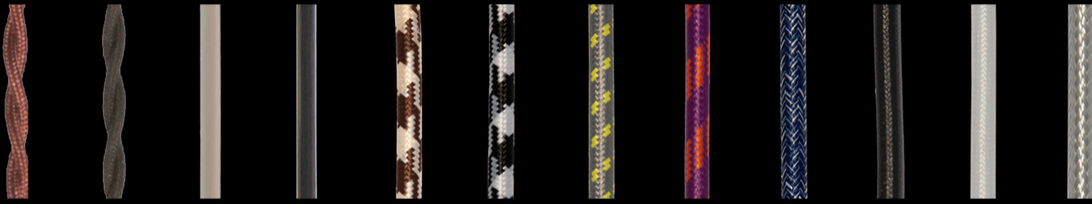

**SPC**

**SPB**

SPW socket pendants are available with a metallic finish. SPA, SPF & SPM socket pendants are available with a powder coat finish. All cages are powder coated.

Consult our inside sales team for custom cage designs.

**SPW**

**SPA**

**SPF**

**SPM**

Metallic finishes are Antique Brass, Black Polish, Polished Copper & Oil Rubbed Bronze.

Color Cords are available on most models.

[Click Here to View Socket Pendants](#)

---