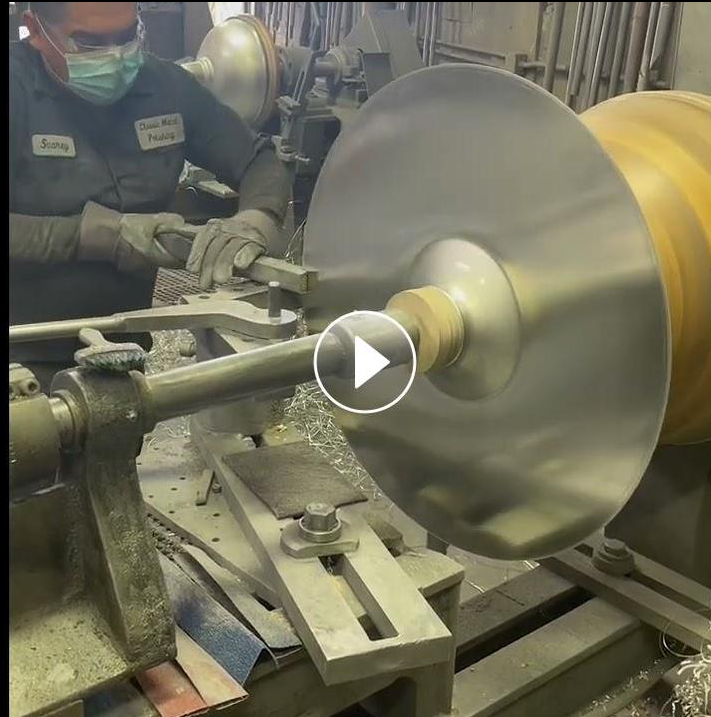

Many of ANP's architectural shades, such as our Bella Vista Series, follow this same process.

End Result

Once the spinning process is finished, shades are then shipped to a local powder coat company to be painted. Once returned, shades are assembled by ANP Lighting's assembly team and are then prepared to be shipped.