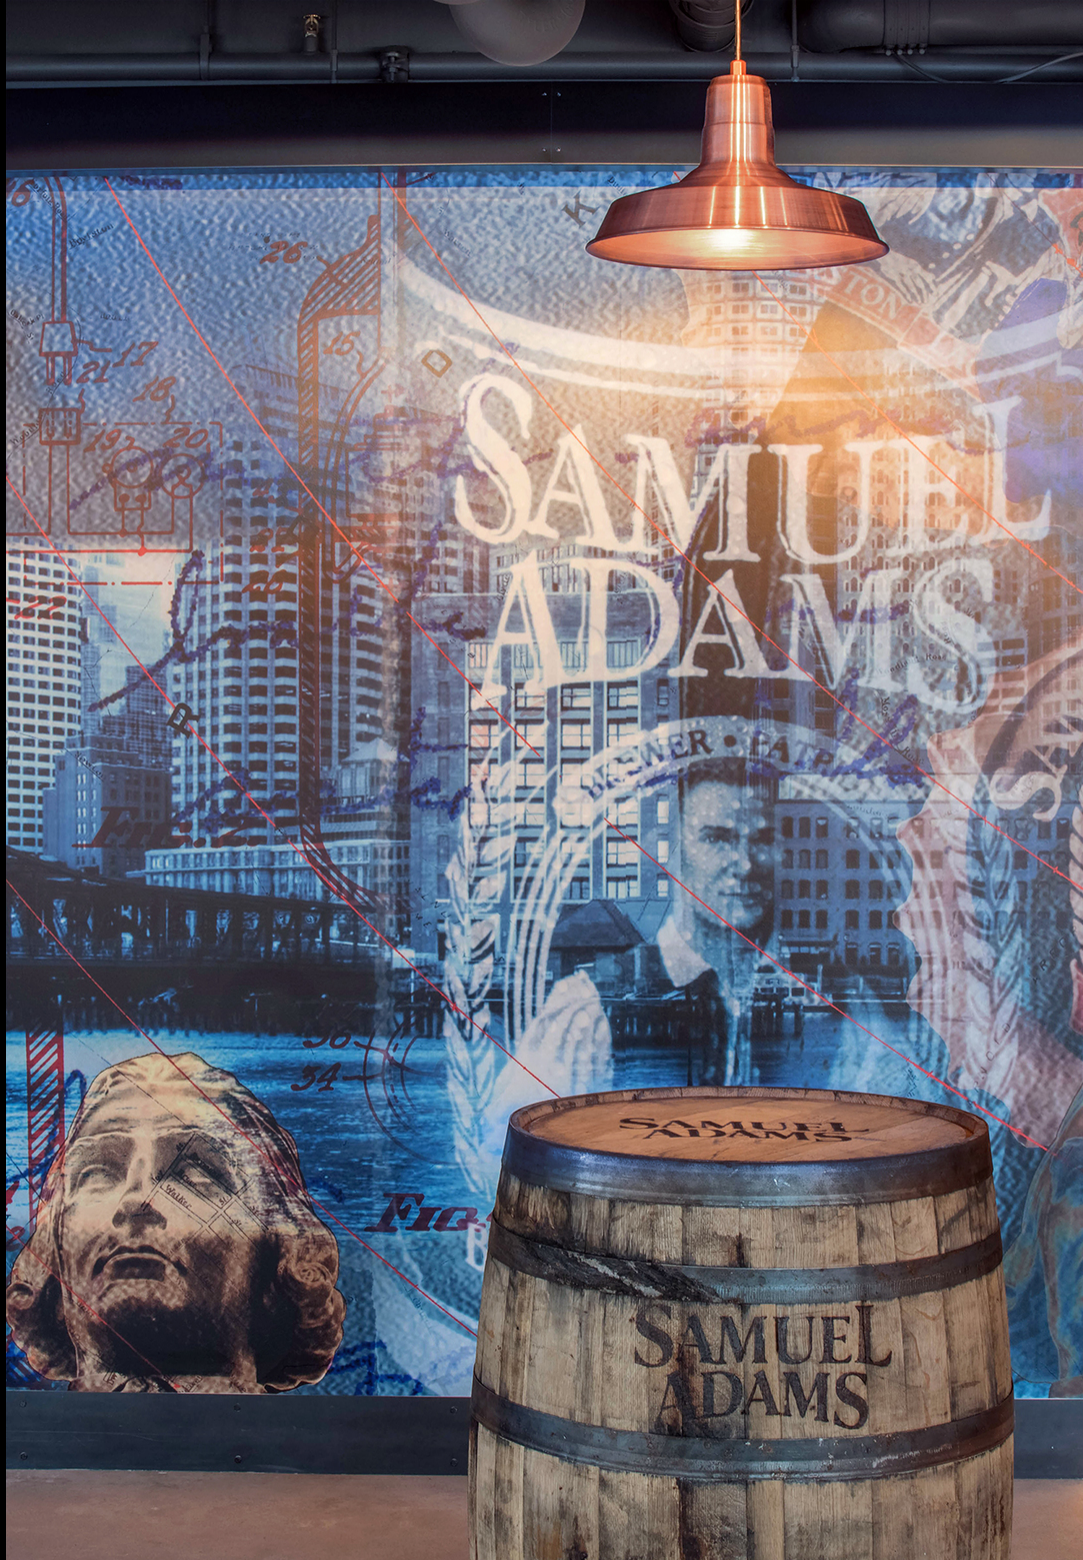

***ANP** Lighting[®]*

ANP Illuminates the Samuel Adams Tap Room!

The Samuel Adams Tap Room at Faneuil Hall is located adjacent to the Samuel Adams statue in Boston. HLB Lighting Design chose ANP Lighting's RLM shades to provide ambient lighting to the large 3-level space.

A single Warehouse shade illuminates the wall and wooden keg, welcoming guests to the tap room.

Deep bowl shades located on the main floor are crafted with raw copper, to complement the copper color of the house specialty.